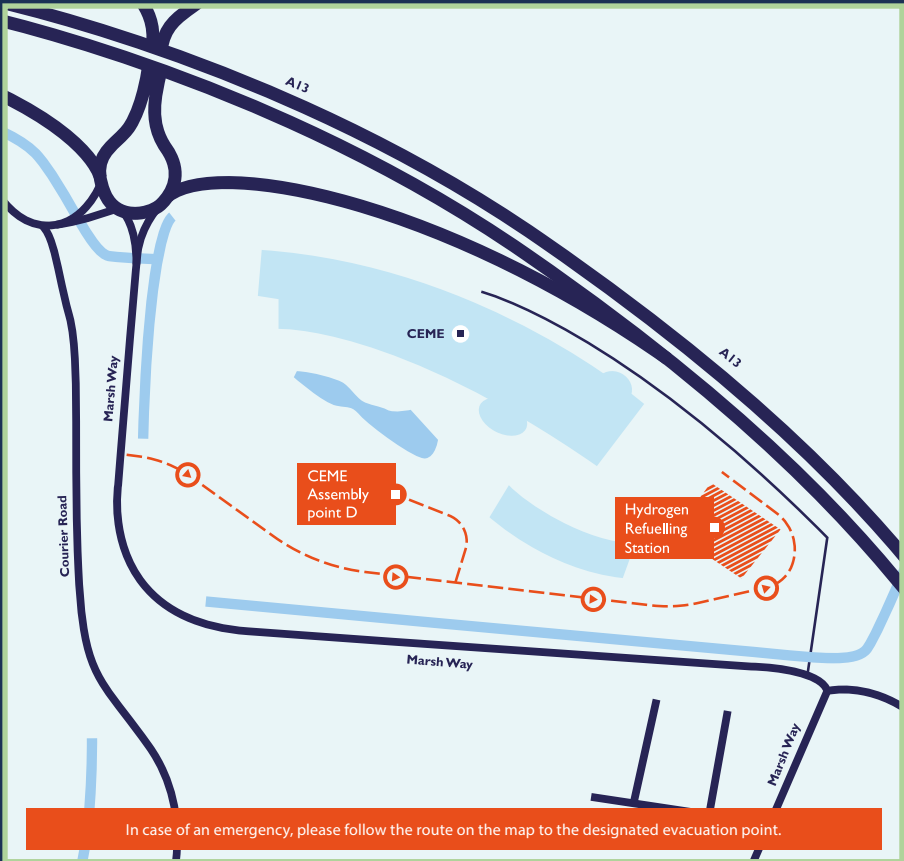

SITE MAP LAYOUT

ACCESS REQUIREMENTS

ITM Power fuel card

For further help please contact:

24hr Helpdesk: 01253 502 770

Helpdesk email: fuel@itm-power.com

www.itm-power.com/h2-stations